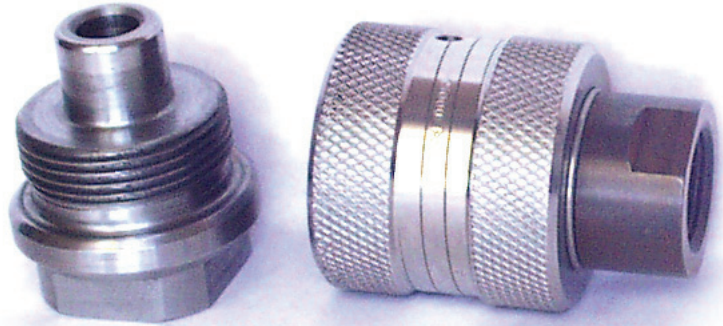

Waterblast Quick Connects

Threaded Quick Connect
15k G-D Interchange

FD-69 Quick connect
(snap together)