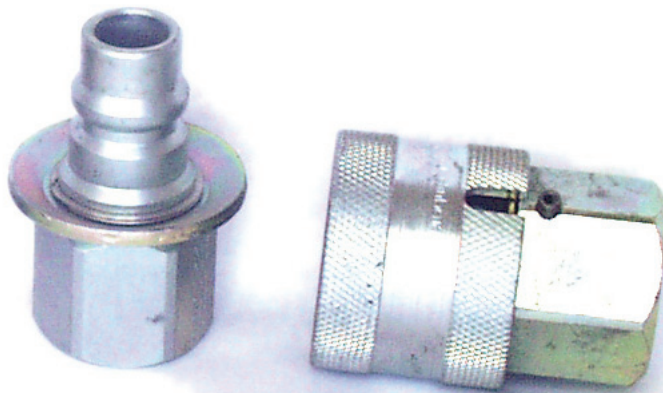

Waterblast Quick Connects

Threaded Quick Connect
15k G-D Interchange

FD-69 Quick connect
(snap together)